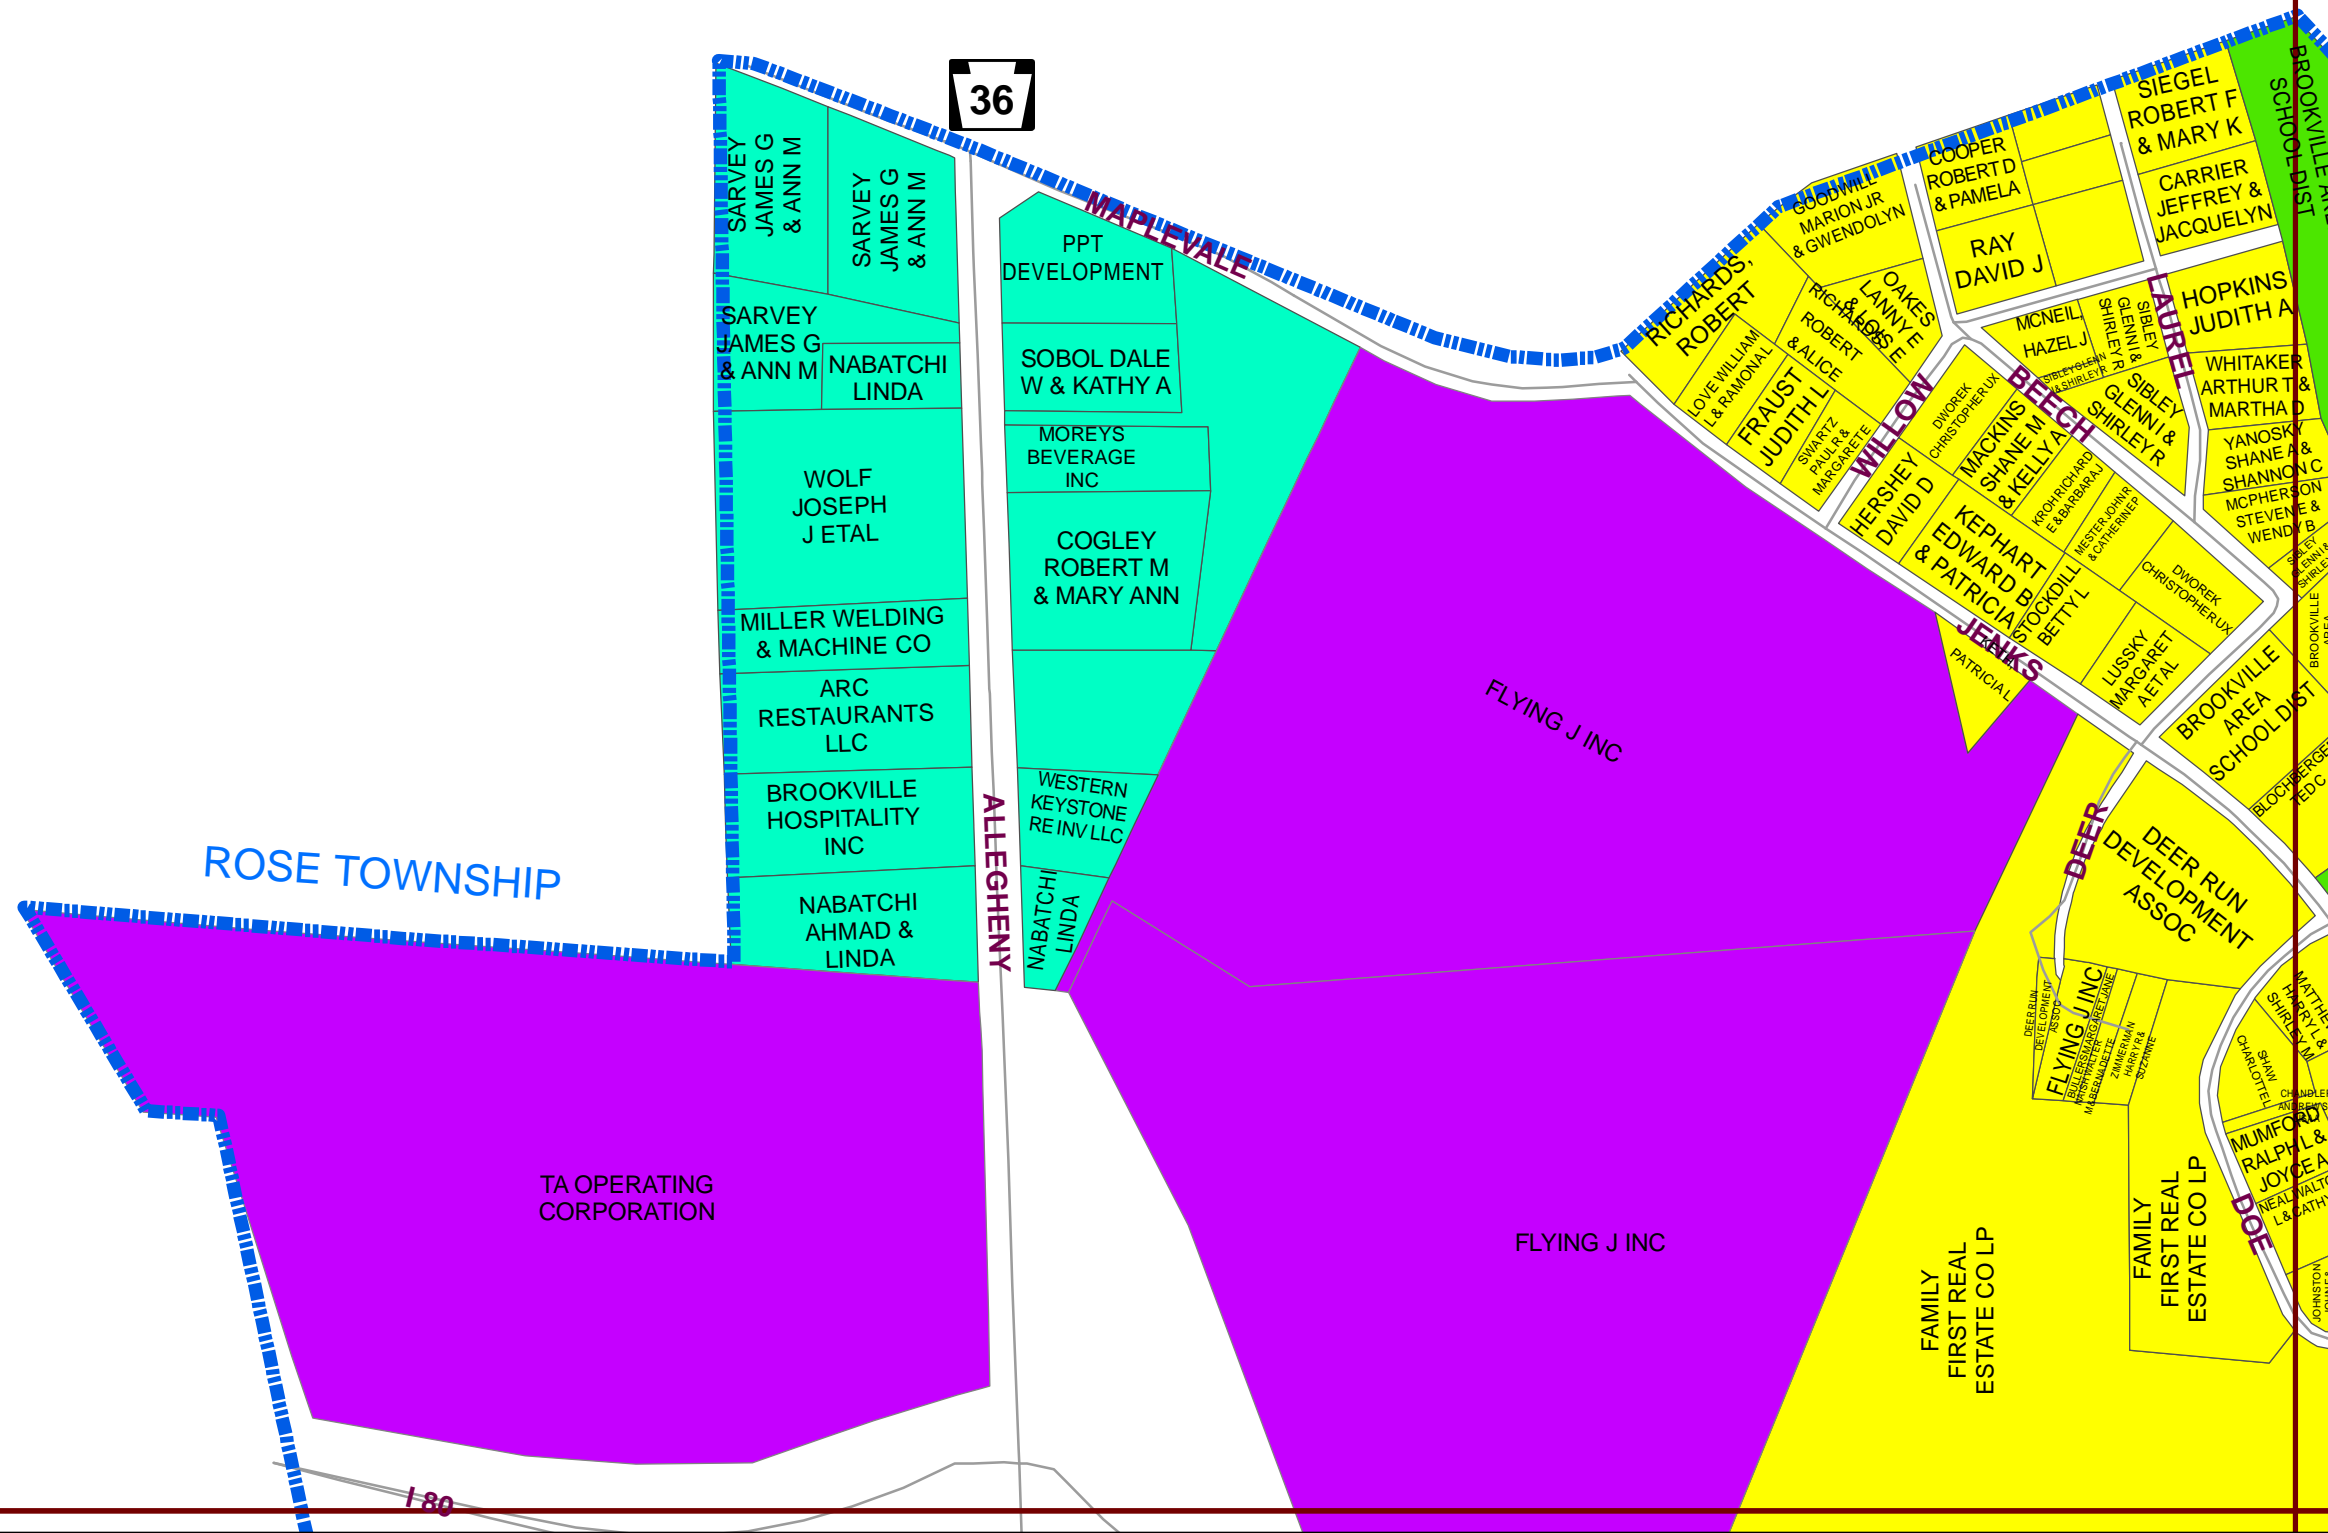

BOROUGH of BROOKVILLE

ZONING MAP

Adopted June 2006

A1

- Street Centerlines
 - Borough Line
 - Map Grid
- ZONING CLASSES**
- LDR
 - LI-1
 - LI-2
 - MDR
 - O/C
 - DC
 - RC
 - SP
 - TZ
 - Outside Borough
 - Brookville Historic Overlay District

1 inch equals 300 feet

ATS CHESTER
ENGINEERS